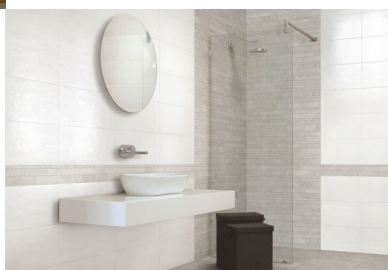

Face - Maku

FACE BIANCO 32,5x65 / LIMESTONE ANTHRACITE

MOSAICO 30x30

Rating: Not Rated Yet

[Ask a question about this product](#)

Description

WHITE BODY WALL TILE

[Download CATALOG FACE MAKU \(PDF\)](#)